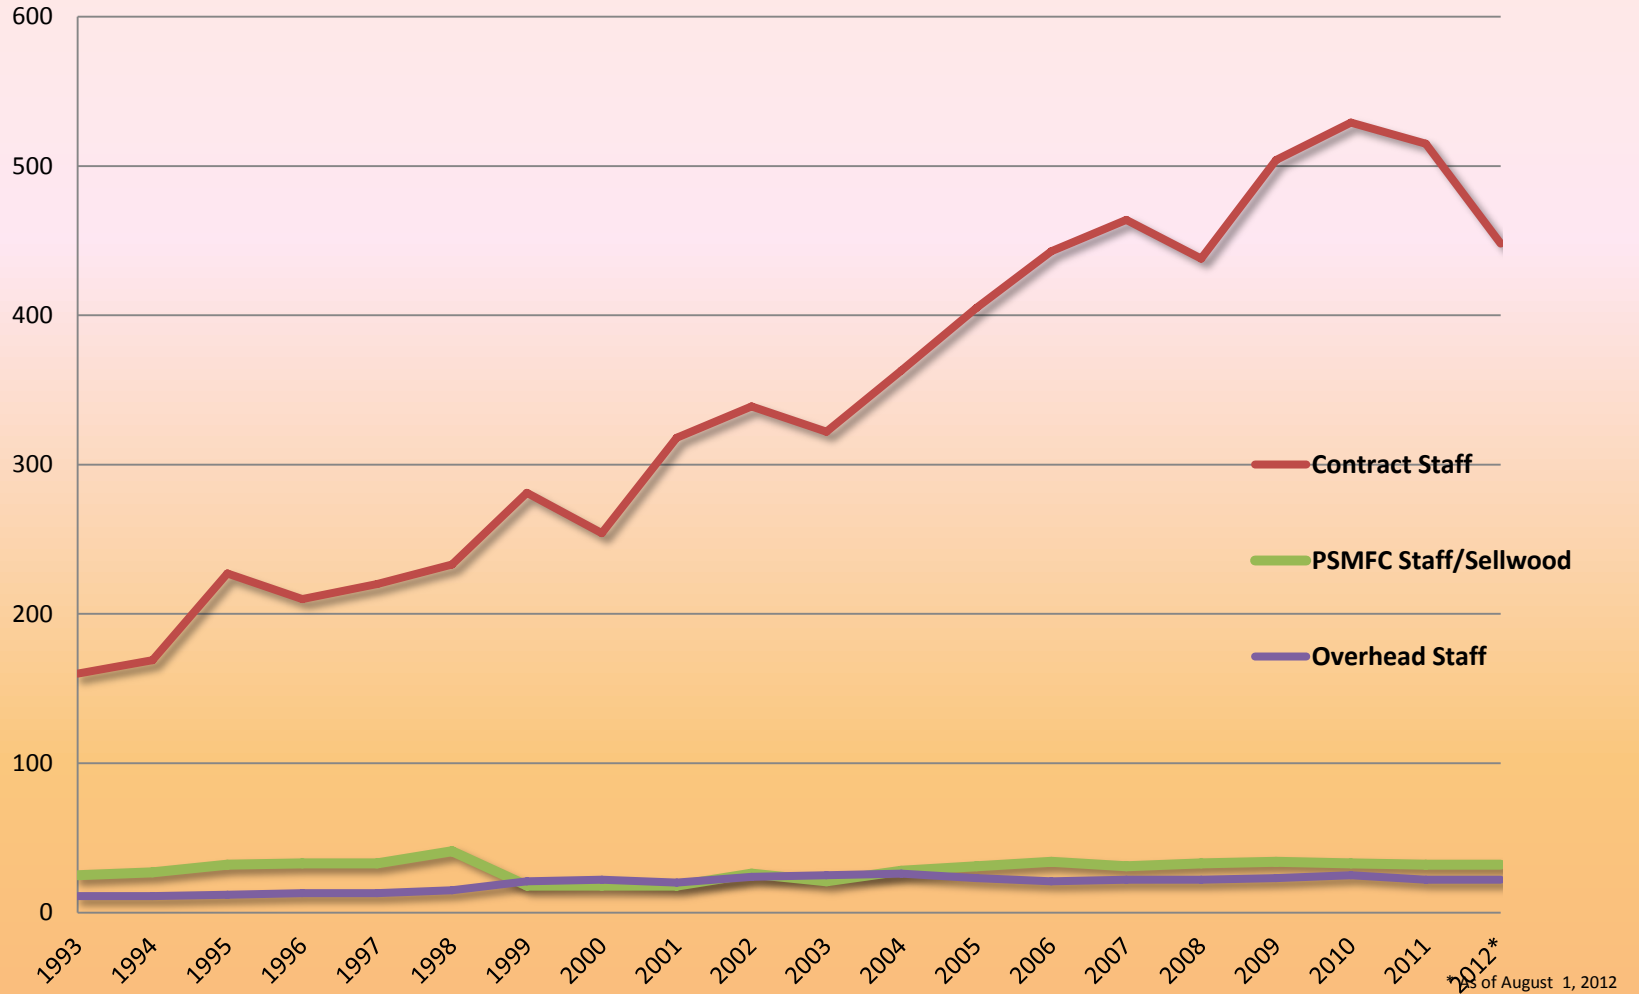

RANDY FISHER

**Executive Director
Pacific States Marine Fisheries
Commission**

PSMFC Staff Locations*

Staff by Location

Staff By State

*As of August 1, 2012

PSMFC PERSONNEL - 1993 - 2012*

External contract & PSMFC Staff

2012 as of August 1, 2012

Pacific States Marine Fisheries Commission TOTAL EXPENDITURES

1993 - 2012*

(includes Salmon Disaster Contracts 2008, 2009, 2011)

RANDY FISHER

**Executive Director
Pacific States Marine Fisheries
Commission**