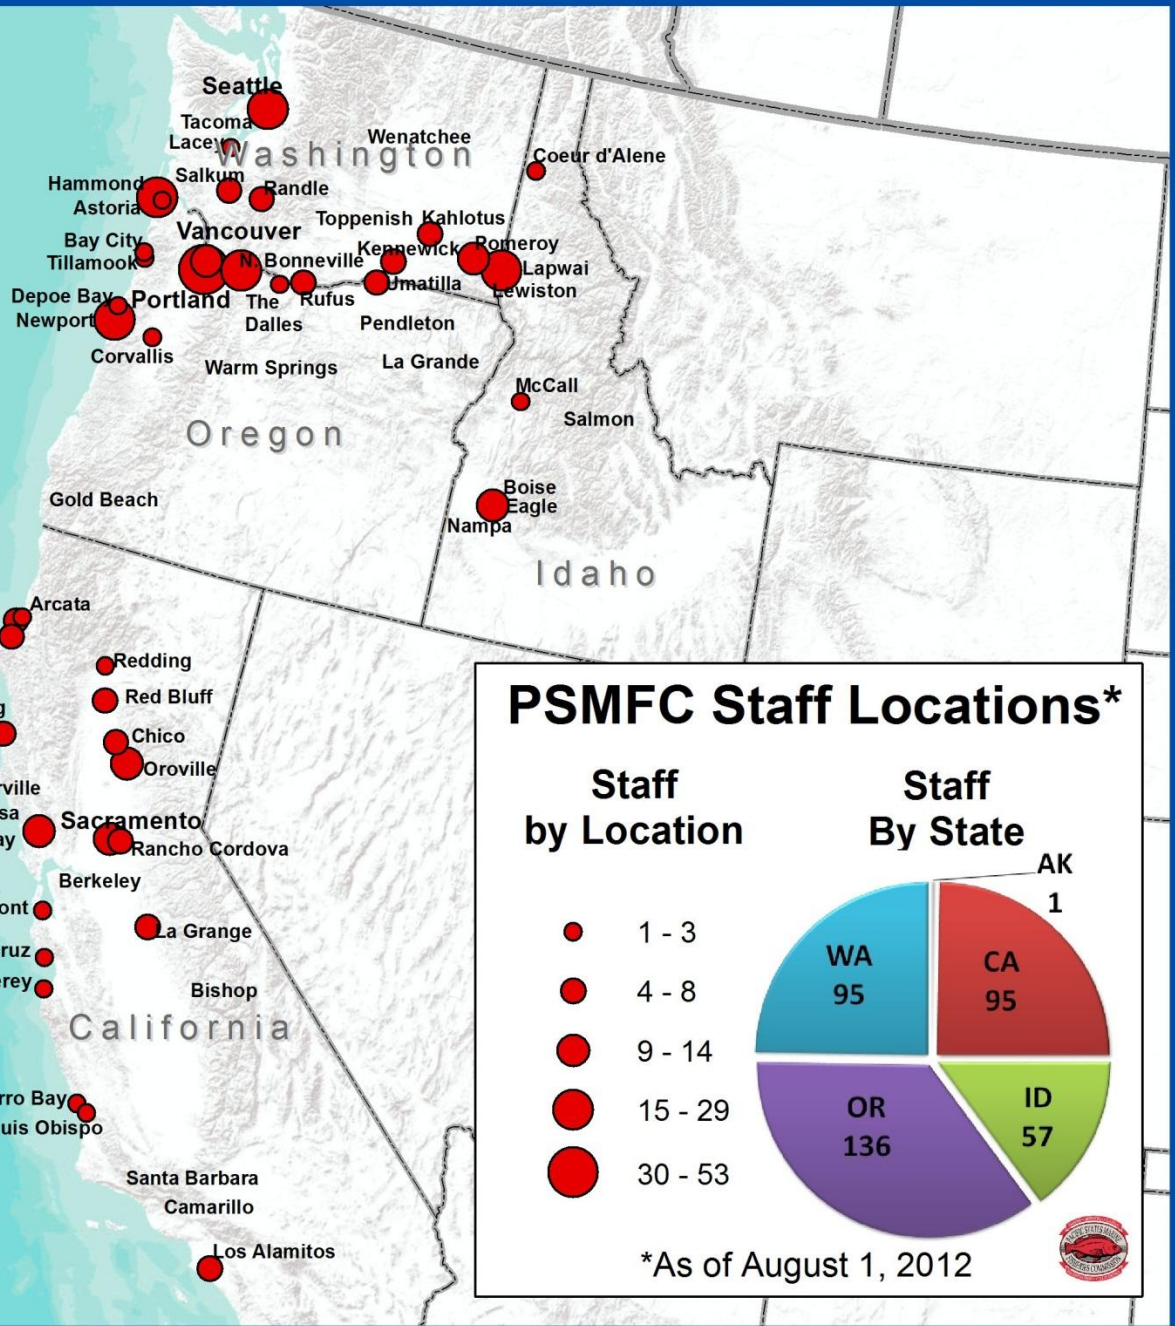

RANDY FISHER

**Executive Director
Pacific States Marine Fisheries
Commission**

PSMFC Staff Locations*

Staff by Location

Staff By State

*As of August 1, 2012

PSMFC PERSONNEL - 1993 - 2012*

External contract & PSMFC Staff

2012 as of August 1, 2012

Pacific States Marine Fisheries Commission TOTAL EXPENDITURES

1993 - 2012*

(includes Salmon Disaster Contracts 2008, 2009, 2011)

RANDY FISHER

**Executive Director
Pacific States Marine Fisheries
Commission**