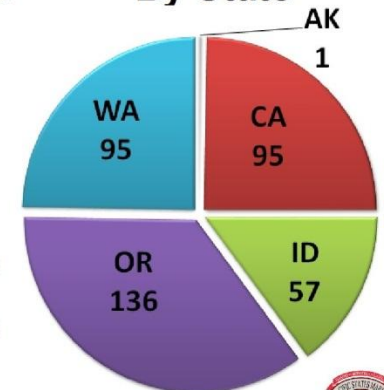

RANDY FISHER

**Executive Director
Pacific States Marine Fisheries
Commission**

PSMFC Staff Locations*

Staff by Location

Staff By State

*As of August 1, 2012

PSMFC PERSONNEL - 1993 - 2012*

External contract & PSMFC Staff