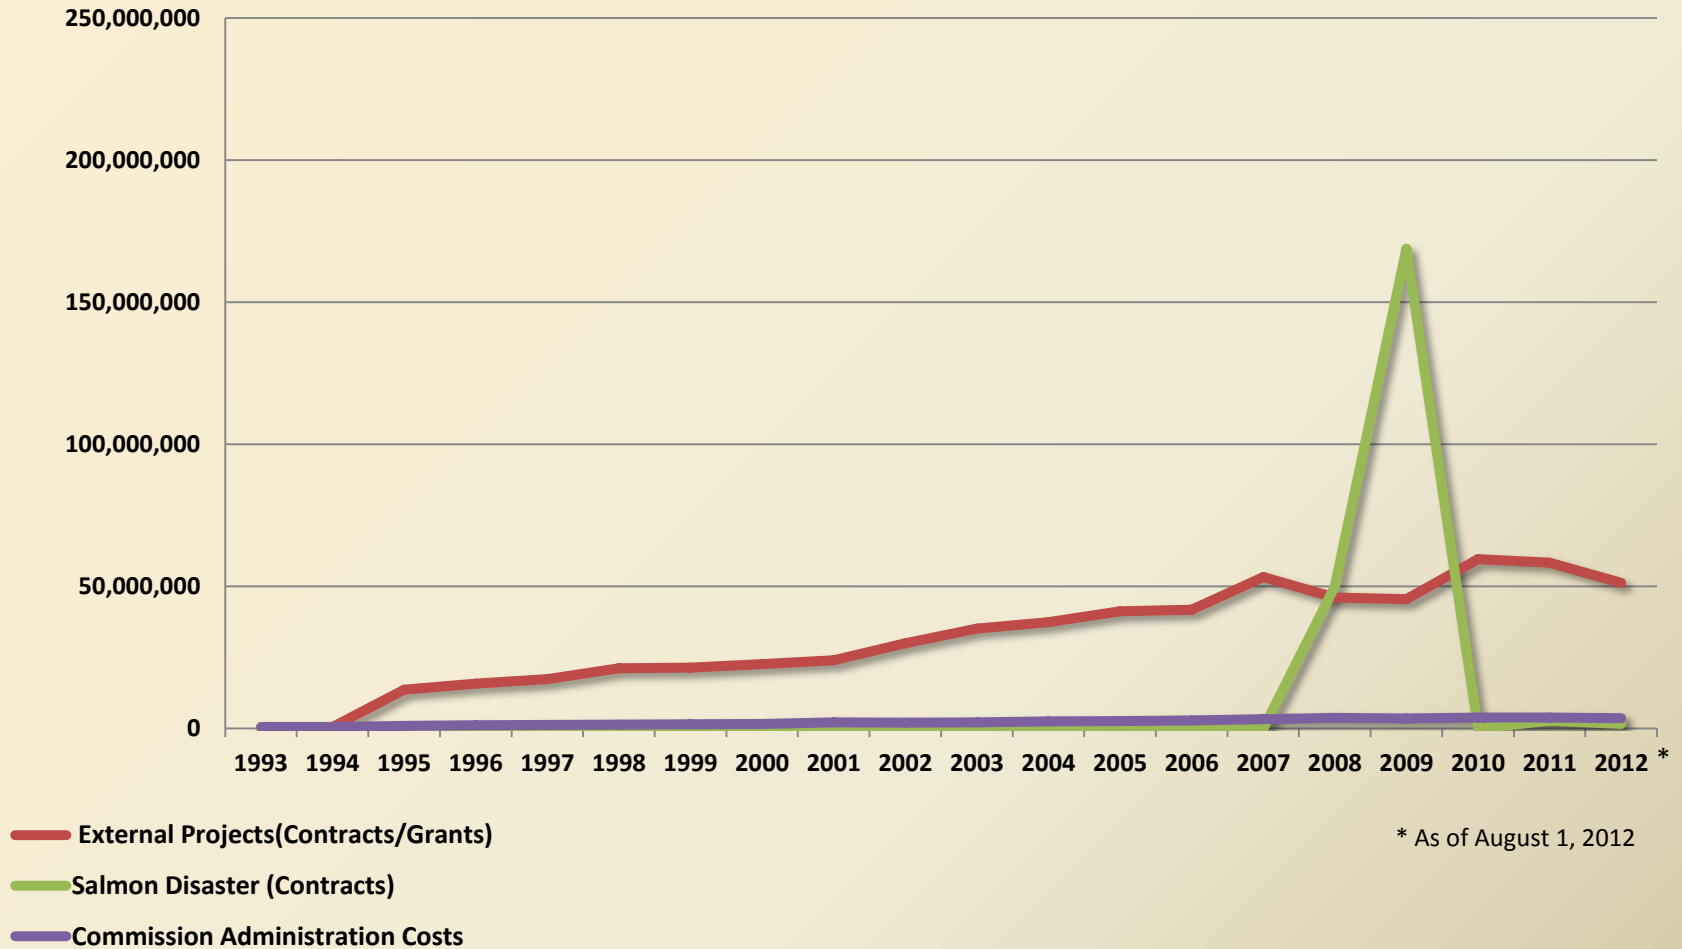

RANDY FISHER

**Executive Director
Pacific States Marine Fisheries
Commission**

PSMFC Staff Locations*

Staff by Location

Staff By State

*As of August 1, 2012

PSMFC PERSONNEL - 1993 - 2012*

External contract & PSMFC Staff

2012 as of August 1, 2012

Pacific States Marine Fisheries Commission TOTAL EXPENDITURES

1993 - 2012*

(includes Salmon Disaster Contracts 2008, 2009, 2011)

RANDY FISHER

**Executive Director
Pacific States Marine Fisheries
Commission**