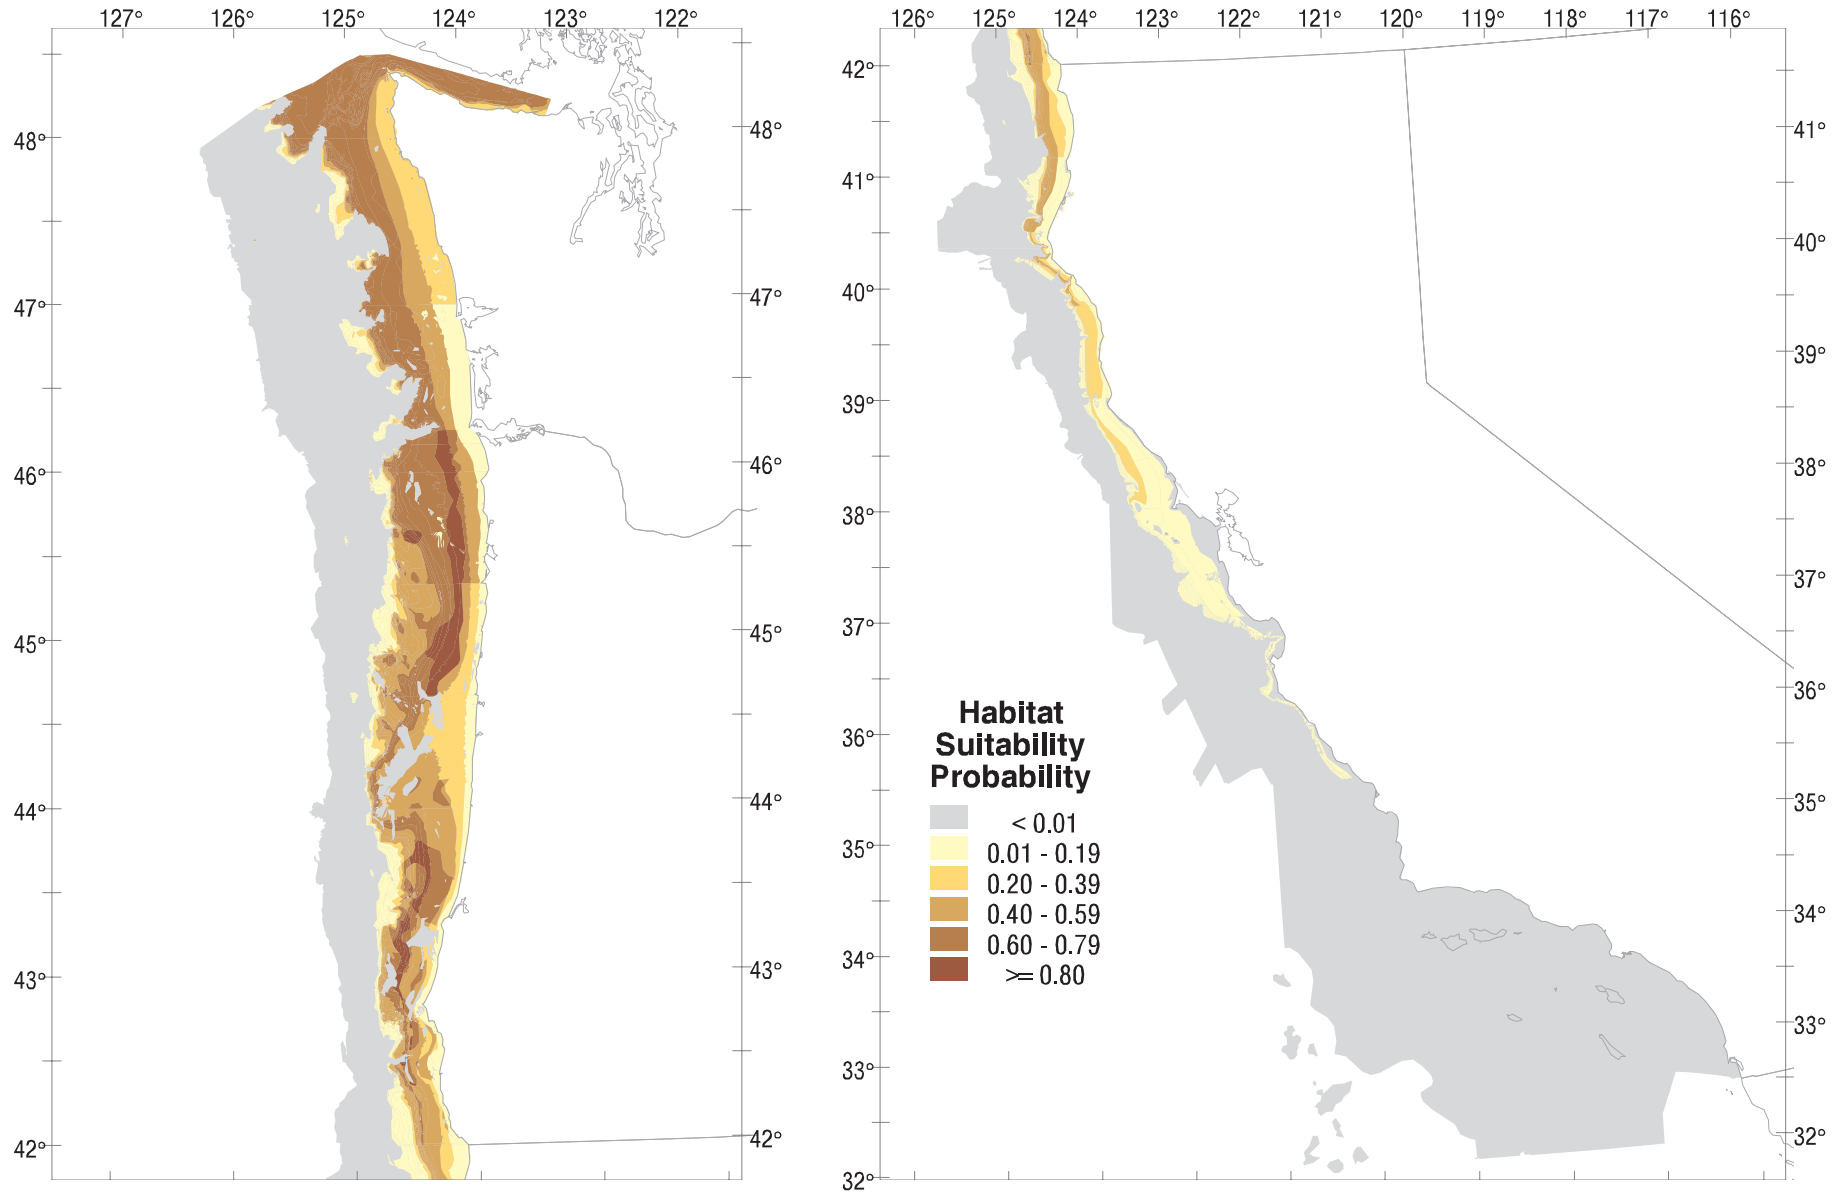

Arrowtooth Flounder - Adult

Habitat Suitability Probability data output from MRAG/University of Reading EFH model. Cartography by Terralogic GIS, map date: March 25, 2004